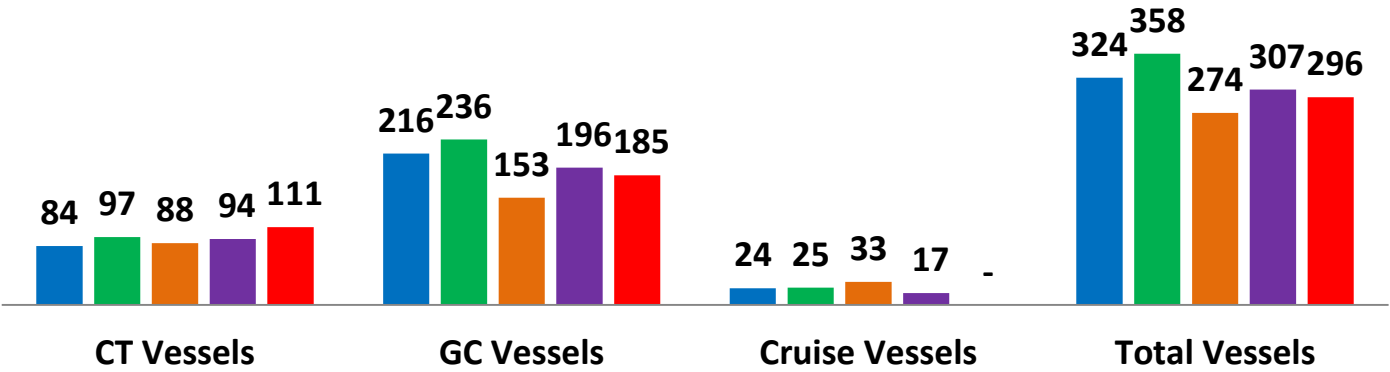

Khalifa Bin Salman Port (KBSP) April Performance 2021

Vessel Traffic April 2021

KBSP April Vessel Traffic

■ 2017 ■ 2018 ■ 2019 ■ 2020 ■ 2021

YTD April Container Throughput

YTD April General Cargo Throughput

YTD April RORO Unit Volume