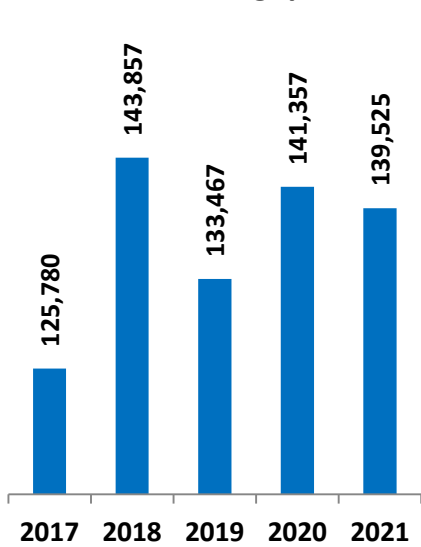

Khalifa Bin Salman Port (KBSP) April Performance 2021

Vessel Traffic April 2021

KBSP April Vessel Traffic

■ 2017 ■ 2018 ■ 2019 ■ 2020 ■ 2021

YTD April Container Throughput

YTD April General Cargo Throughput

YTD April RORO Unit Volume