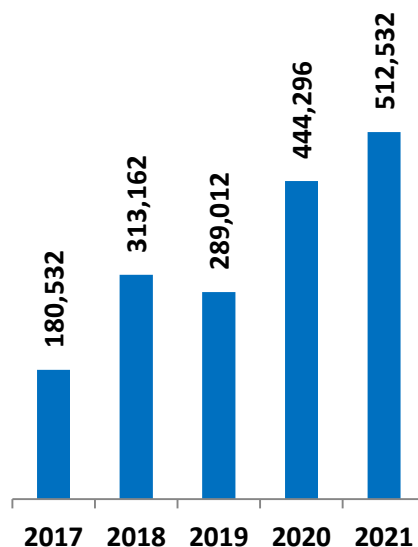

Khalifa Bin Salman Port (KBSP) April Performance 2021

Vessel Traffic April 2021

KBSP April Vessel Traffic

■ 2017 ■ 2018 ■ 2019 ■ 2020 ■ 2021

YTD April Container Throughput

YTD April General Cargo Throughput

YTD April RORO Unit Volume