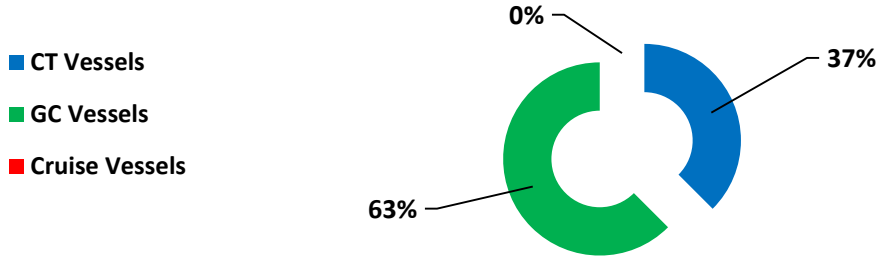

Khalifa Bin Salman Port (KBSP) April Performance 2021

Vessel Traffic April 2021

KBSP April Vessel Traffic

■ 2017 ■ 2018 ■ 2019 ■ 2020 ■ 2021

YTD April Container Throughput

YTD April General Cargo Throughput