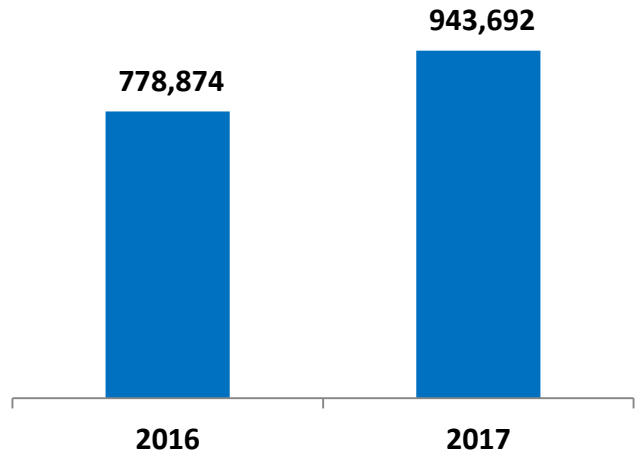

**Khalifa Bin Salman Port ( KBSP ) Performance 2017**

Vessel Traffic	2016	2017	2017 vs. 2016
CT Vessels	311	270	-13.2%
GC Vessels	626	668	6.7%
Cruise Vessels	36	37	2.8%
Total Vessels	973	975	0.2%

**Vessel Traffic Split 2017**

**Container Throughput TEUS  
2017**

**General Cargo Throughput Tons  
2017**

**RORO Unit Volume  
2017**

**Transshipment Volume TEU  
2017**