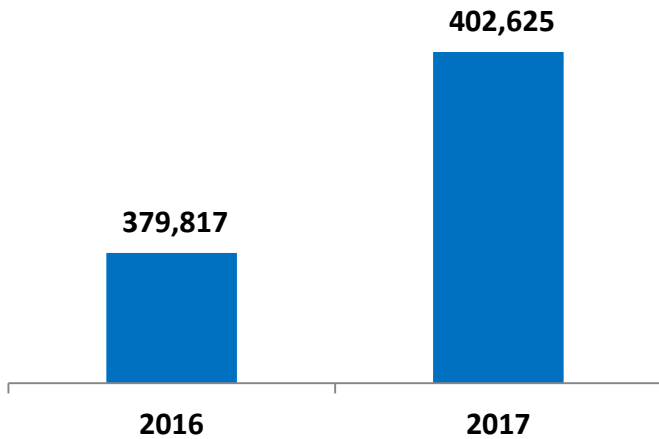

**Khalifa Bin Salman Port ( KBSP ) Performance 2017**

Vessel Traffic	2016	2017	2017 vs. 2016
CT Vessels	311	270	-13.2%
GC Vessels	626	668	6.7%
Cruise Vessels	36	37	2.8%
Total Vessels	973	975	0.2%

**Vessel Traffic Split 2017**

**Container Throughput TEUS  
2017**

**General Cargo Throughput Tons  
2017**

**RORO Unit Volume  
2017**

**Transshipment Volume TEU  
2017**