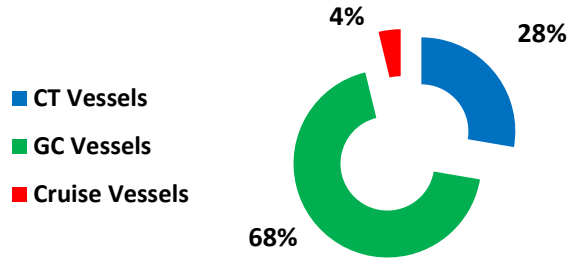

**Khalifa Bin Salman Port ( KBSP ) Performance 2017**

Vessel Traffic	2016	2017	2017 vs. 2016
CT Vessels	311	270	-13.2%
GC Vessels	626	668	6.7%
Cruise Vessels	36	37	2.8%
Total Vessels	973	975	0.2%

**Vessel Traffic Split 2017**

**Container Throughput TEUS  
2017**

**General Cargo Throughput Tons  
2017**

**RORO Unit Volume  
2017**

**Transshipment Volume TEU  
2017**