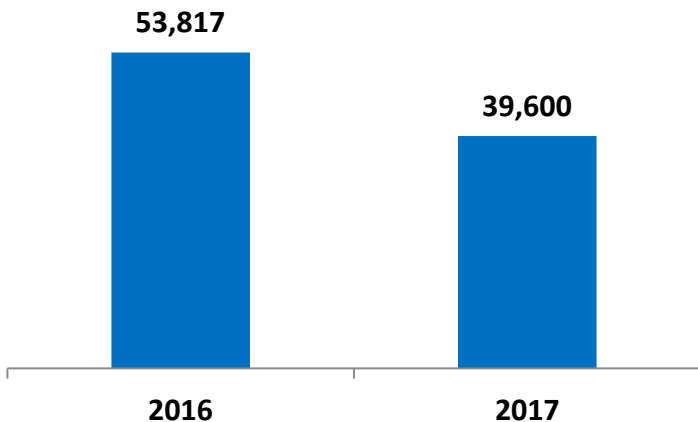

**Khalifa Bin Salman Port ( KBSP ) Performance 2017**

Vessel Traffic	2016	2017	2017 vs. 2016
CT Vessels	311	270	-13.2%
GC Vessels	626	668	6.7%
Cruise Vessels	36	37	2.8%
Total Vessels	973	975	0.2%

**Vessel Traffic Split 2017**

**Container Throughput TEUS  
2017**

**General Cargo Throughput Tons  
2017**

**RORO Unit Volume  
2017**

**Transshipment Volume TEU  
2017**