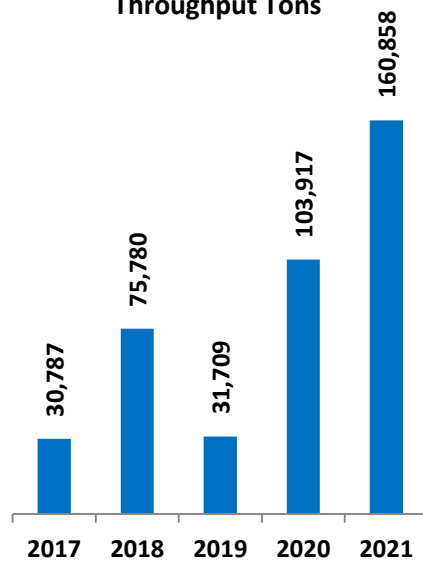

**Khalifa Bin Salman Port ( KBSP ) January Performance 2021**

**Vessel Traffic January 2021**

**KBSP January Vessel Traffic**

■ 2017 ■ 2018 ■ 2019 ■ 2020 ■ 2021

**January Container Throughput**

**January General Cargo Throughput Tons**

**January RORO Unit Volume**