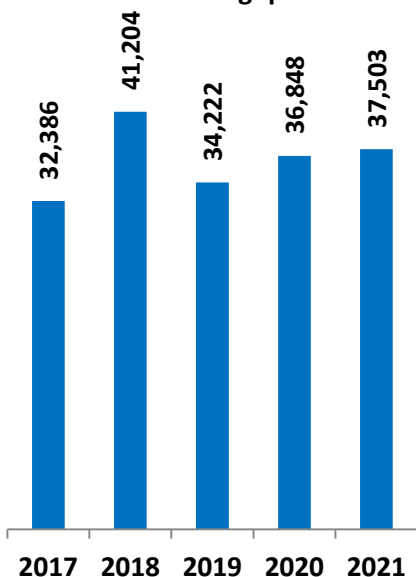

**Khalifa Bin Salman Port ( KBSP ) January Performance 2021**

**Vessel Traffic January 2021**

**KBSP January Vessel Traffic**

■ 2017 ■ 2018 ■ 2019 ■ 2020 ■ 2021

**January Container Throughput**

**January General Cargo Throughput Tons**

**January RORO Unit Volume**