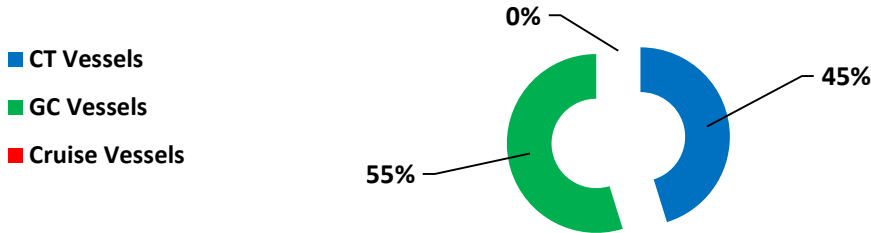

**Khalifa Bin Salman Port ( KBSP ) January Performance 2021**

**Vessel Traffic January 2021**

**KBSP January Vessel Traffic**

■ 2017 ■ 2018 ■ 2019 ■ 2020 ■ 2021

**January Container Throughput**

**January General Cargo Throughput Tons**

**January RORO Unit Volume**