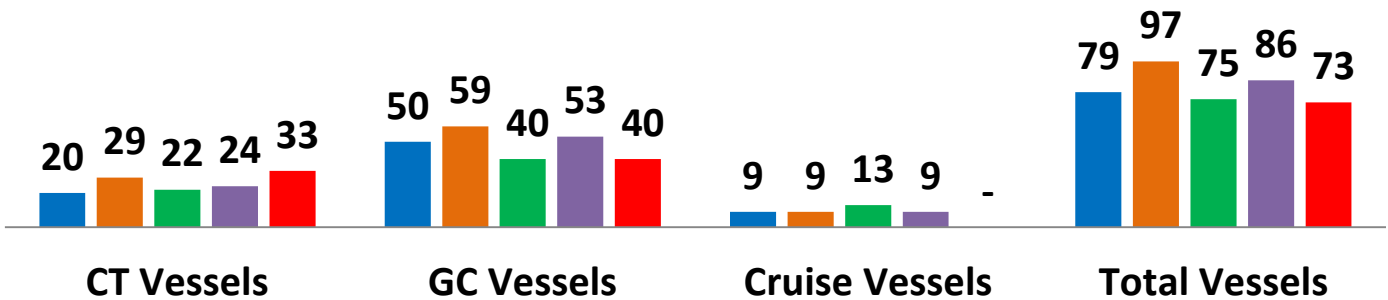

**Khalifa Bin Salman Port ( KBSP ) January Performance 2021**

**Vessel Traffic January 2021**

**KBSP January Vessel Traffic**

■ 2017 ■ 2018 ■ 2019 ■ 2020 ■ 2021

**January Container Throughput**

**January General Cargo Throughput Tons**

**January RORO Unit Volume**