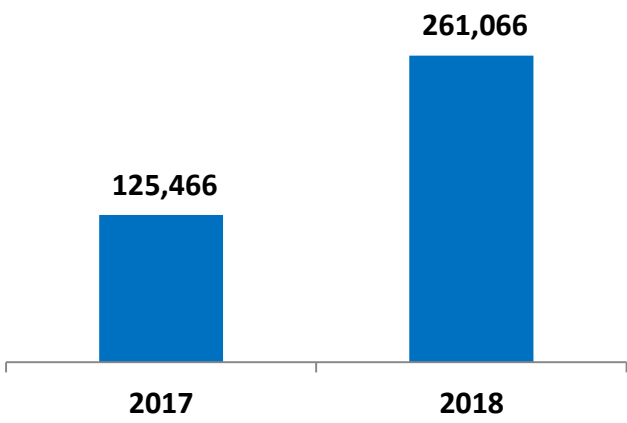

**Khalifa Bin Salman Port ( KBSP ) Performance Q1 2018**

Vessel Traffic	Q1 2017	Q1 2018	Q1 17 vs. Q1 18
CT Vessels	61	74	21.3%
GC Vessels	160	182	13.8%
Cruise Vessels	24	21	-12.5%
Total Vessels	245	277	13.1%

**Vessel Traffic Split Q1 2018**

**Container Throughput TEUS  
Q1 2018**

**General Cargo Throughput Tons  
Q1 2018**

**RORO Unit Volume  
Q1 2018**

**Transshipment Volume TEU  
Q1 2018**