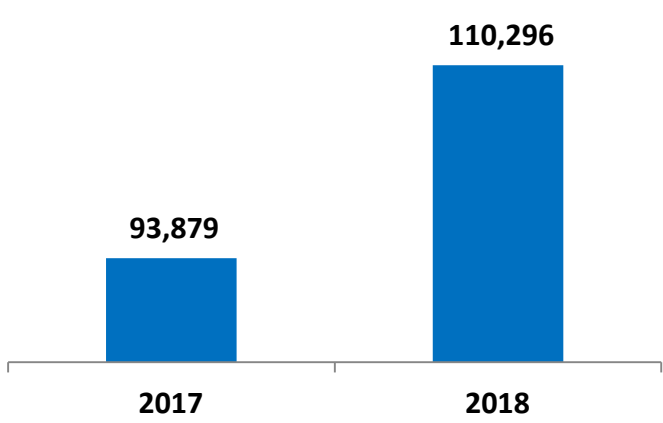

**Khalifa Bin Salman Port ( KBSP ) Performance Q1 2018**

Vessel Traffic	Q1 2017	Q1 2018	Q1 17 vs. Q1 18
CT Vessels	61	74	21.3%
GC Vessels	160	182	13.8%
Cruise Vessels	24	21	-12.5%
Total Vessels	245	277	13.1%

**Vessel Traffic Split Q1 2018**

**Container Throughput TEUS  
Q1 2018**

**General Cargo Throughput Tons  
Q1 2018**

**RORO Unit Volume  
Q1 2018**

**Transshipment Volume TEU  
Q1 2018**