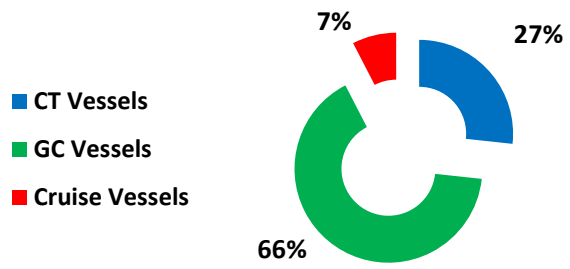

**Khalifa Bin Salman Port ( KBSP ) Performance Q1 2018**

Vessel Traffic	Q1 2017	Q1 2018	Q1 17 vs. Q1 18
CT Vessels	61	74	21.3%
GC Vessels	160	182	13.8%
Cruise Vessels	24	21	-12.5%
Total Vessels	245	277	13.1%

**Vessel Traffic Split Q1 2018**

**Container Throughput TEUS  
Q1 2018**

**General Cargo Throughput Tons  
Q1 2018**

**RORO Unit Volume  
Q1 2018**

**Transshipment Volume TEU  
Q1 2018**