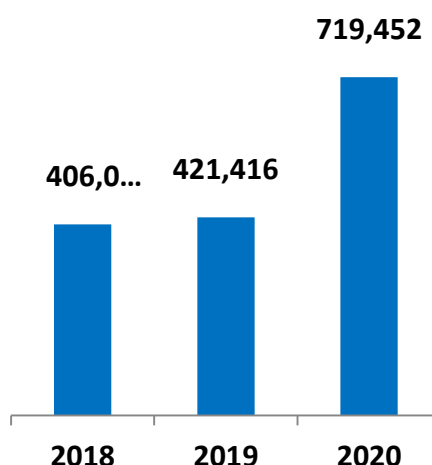

**Khalifa Bin Salman Port ( KBSP ) Mid Year Performance 2020**

**Vessel Traffic Q1 2020**

**KBSP Mid Year Vessel Traffic**

■ 2018 ■ 2019 ■ 2020

**Container Throughput**

**General Cargo Throughput Tons**

**RORO Unit Volume**