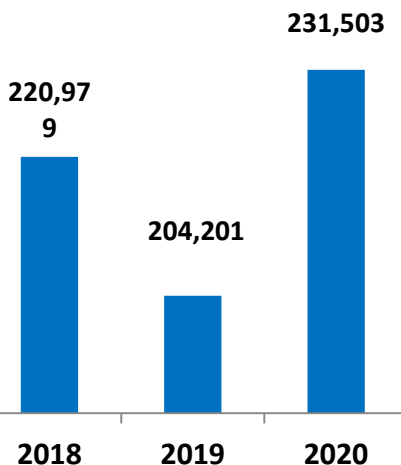

**Khalifa Bin Salman Port ( KBSP ) Mid Year Performance 2020**

**Vessel Traffic Q1 2020**

**KBSP Mid Year Vessel Traffic**

■ 2018 ■ 2019 ■ 2020

**Container Throughput**

**General Cargo Throughput Tons**

**RORO Unit Volume**