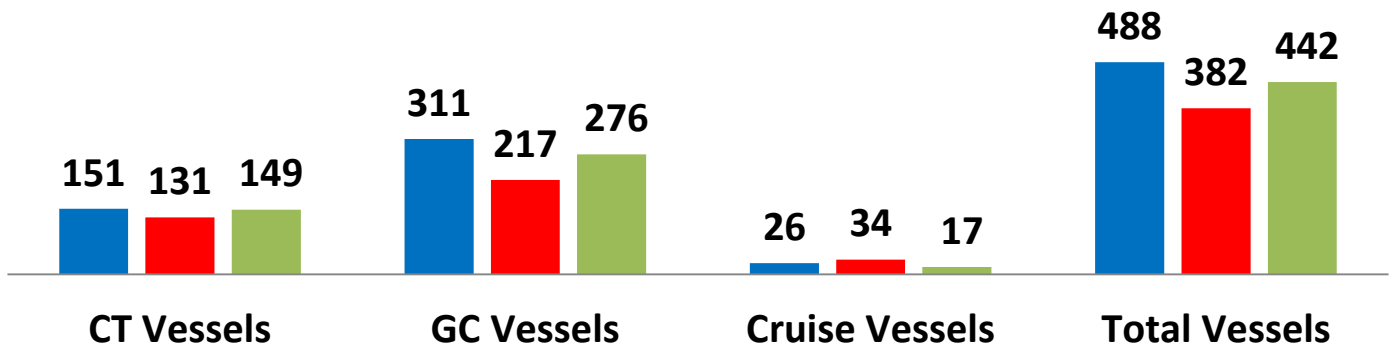

**Khalifa Bin Salman Port ( KBSP ) Mid Year Performance 2020**

**Vessel Traffic Q1 2020**

**KBSP Mid Year Vessel Traffic**

■ 2018 ■ 2019 ■ 2020

**Container Throughput**

**General Cargo Throughput Tons**

**RORO Unit Volume**