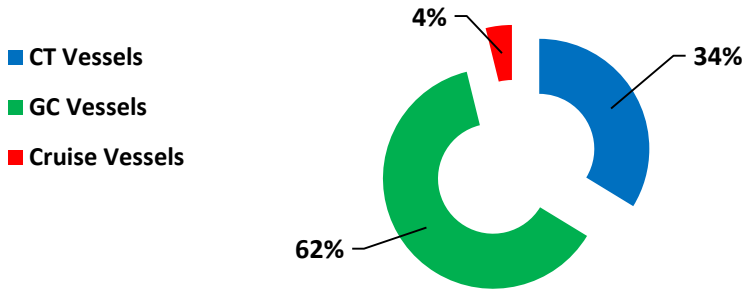

**Khalifa Bin Salman Port ( KBSP ) Mid Year Performance 2020**

**Vessel Traffic Q1 2020**

**KBSP Mid Year Vessel Traffic**

■ 2018 ■ 2019 ■ 2020

**Container Throughput**

**General Cargo Throughput Tons**

**RORO Unit Volume**