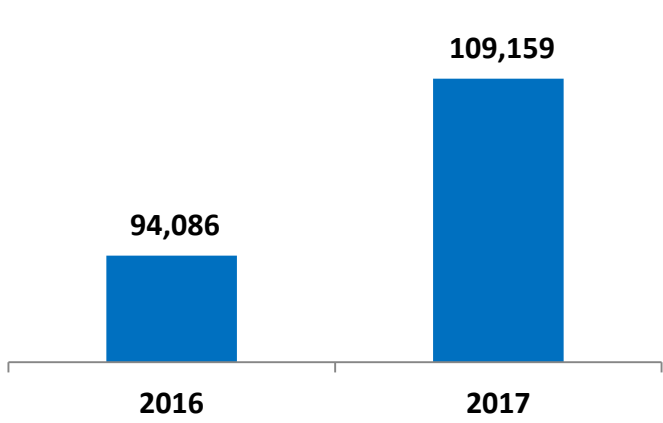

**Khalifa Bin Salman Port ( KBSP ) Performance Q3 2017**

Vessel Traffic	Q3 2016	Q3 2017	Q3 17 vs. Q3 16
CT Vessels	68	69	1.5%
GC Vessels	135	154	14.1%
Cruise Vessels	0	0	0%
<b>Total Vessels</b>	<b>203</b>	<b>223</b>	<b>9.9%</b>

**Vessel Traffic Split Q3 2017**

**Container Throughput TEUS  
Q3 2017**

**General Cargo Throughput Tons  
Q3 2017**

**RORO Unit Volume  
Q3 2017**

**Transshipment Volume TEU  
Q3 2017**