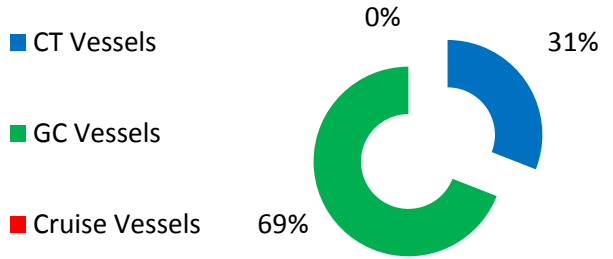

**Khalifa Bin Salman Port ( KBSP ) Performance Q3 2017**

Vessel Traffic	Q3 2016	Q3 2017	Q3 17 vs. Q3 16
CT Vessels	68	69	1.5%
GC Vessels	135	154	14.1%
Cruise Vessels	0	0	0%
<b>Total Vessels</b>	<b>203</b>	<b>223</b>	<b>9.9%</b>

**Vessel Traffic Split Q3 2017**

**Container Throughput TEUS  
Q3 2017**

**General Cargo Throughput Tons  
Q3 2017**

**RORO Unit Volume  
Q3 2017**

**Transshipment Volume TEU  
Q3 2017**