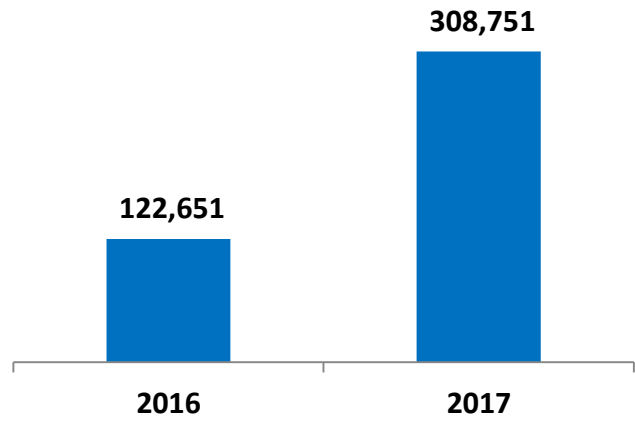

**Khalifa Bin Salman Port ( KBSP ) Performance Q3 2017**

Vessel Traffic	Q3 2016	Q3 2017	Q3 17 vs. Q3 16
CT Vessels	68	69	1.5%
GC Vessels	135	154	14.1%
Cruise Vessels	0	0	0%
<b>Total Vessels</b>	<b>203</b>	<b>223</b>	<b>9.9%</b>

**Vessel Traffic Split Q3 2017**

**Container Throughput TEUS  
Q3 2017**

**General Cargo Throughput Tons  
Q3 2017**

**RORO Unit Volume  
Q3 2017**

**Transshipment Volume TEU  
Q3 2017**