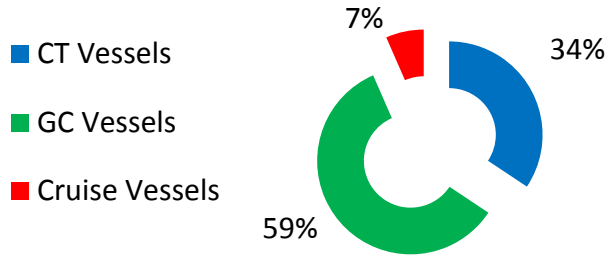

Khalifa Bin Salman Port (KBSP) Performance Q4 2018

Vessel Traffic	Q4 2017	Q4 2018	Q4 17 vs. Q4 18
CT Vessels	73	68	-6.8%
GC Vessels	182	117	-35.7%
Cruise Vessels	13	13	0%
Total Vessels	268	198	-26.1%

Vessel Traffic Split Q4 2018

**Container Throughput TEUS
Q4 2018**

**General Cargo Throughput Tons
Q4 2018**

**RORO Unit Volume
Q4 2018**

**Transshipment Volume TEU
Q4 2018**