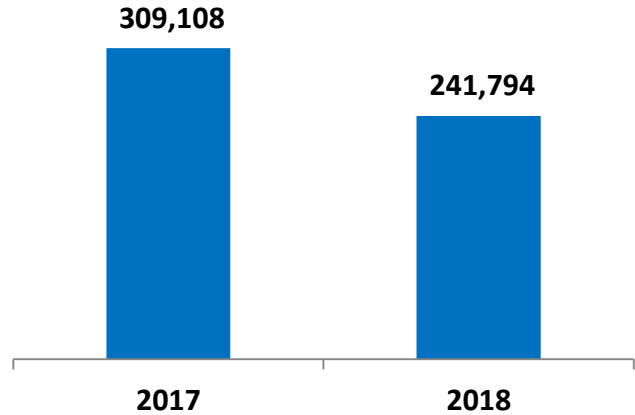

**General Cargo Throughput Tons
Q4 2018**