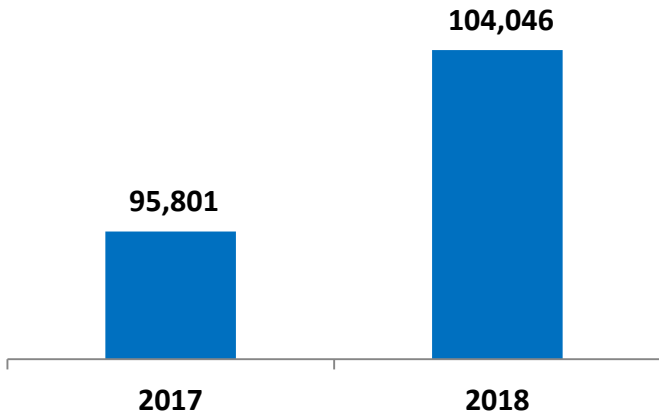

Khalifa Bin Salman Port (KBSP) Performance Q4 2018

Vessel Traffic	Q4 2017	Q4 2018	Q4 17 vs. Q4 18
CT Vessels	73	68	-6.8%
GC Vessels	182	117	-35.7%
Cruise Vessels	13	13	0%
Total Vessels	268	198	-26.1%

Vessel Traffic Split Q4 2018

**Container Throughput TEUS
Q4 2018**

**General Cargo Throughput Tons
Q4 2018**

**RORO Unit Volume
Q4 2018**

**Transshipment Volume TEU
Q4 2018**