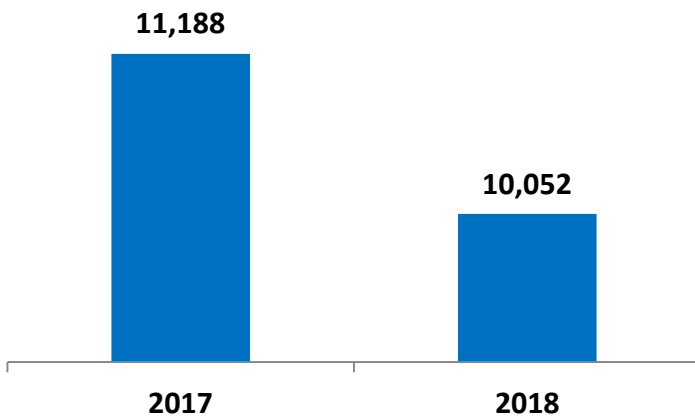

Khalifa Bin Salman Port (KBSP) Performance Q4 2018

Vessel Traffic	Q4 2017	Q4 2018	Q4 17 vs. Q4 18
CT Vessels	73	68	-6.8%
GC Vessels	182	117	-35.7%
Cruise Vessels	13	13	0%
Total Vessels	268	198	-26.1%

Vessel Traffic Split Q4 2018

**Container Throughput TEUS
Q4 2018**

**General Cargo Throughput Tons
Q4 2018**

**RORO Unit Volume
Q4 2018**

**Transshipment Volume TEU
Q4 2018**