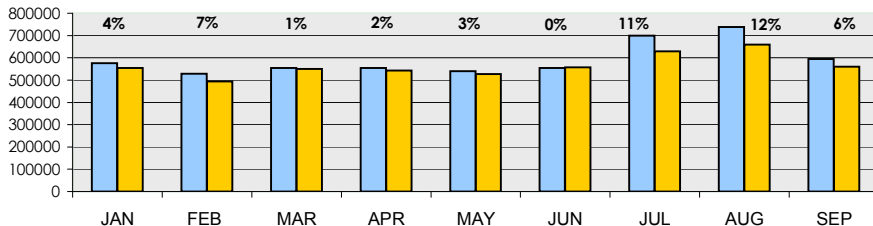

Traffic Statistics & Trends - September 2007

PASSENGERS

BIA	SEP 07	SEP 06	%	CUM 2007	CUM 2006	%
Disembarked	307,305	295,296	4%	2,593,536	2,453,052	6%
Embarked	263,602	243,593	8%	2,494,082	2,367,942	5%
Transit	24,124	20,542	17%	254,126	251,927	1%
TOTAL	595,031	559,431	6%	5,341,744	5,072,921	5%

CARGO & MAIL (TONNES)

BIA	SEP 07	SEP 06	%	CUM 2007	CUM 2006	%
TOTAL	31,116	30,022	4%	278,871	257,154	8%

TOTAL PASSENGERS AT BIA

PAX in Millions